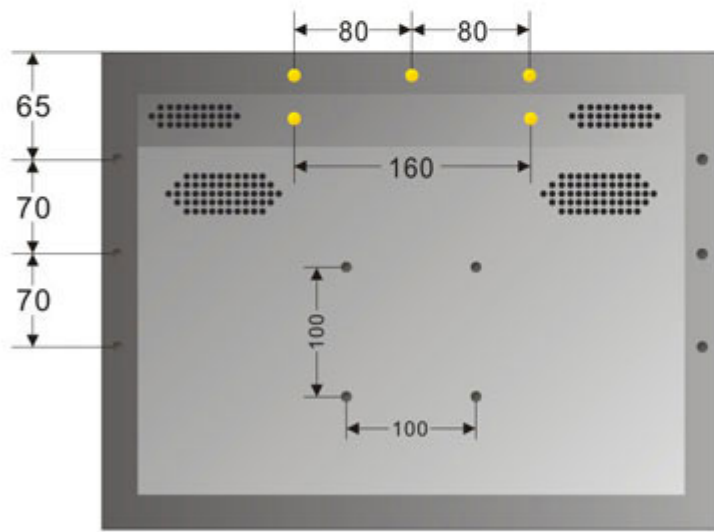

● 6mm screw   ● 4mm screw

15"