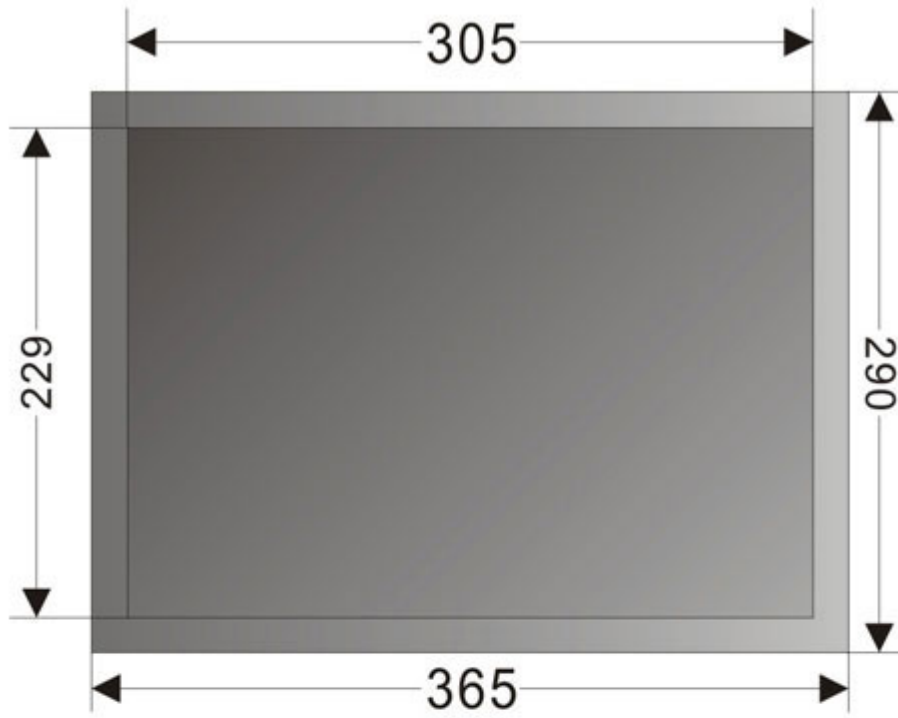

● 6mm screw   ● 4mm screw

15"