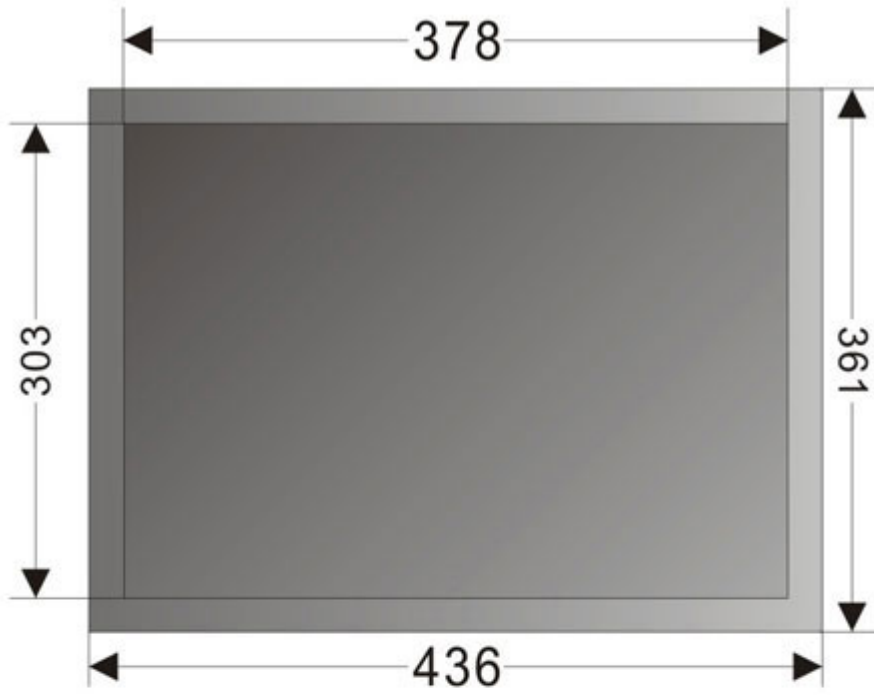

● 6mm screw   ● 4mm screw