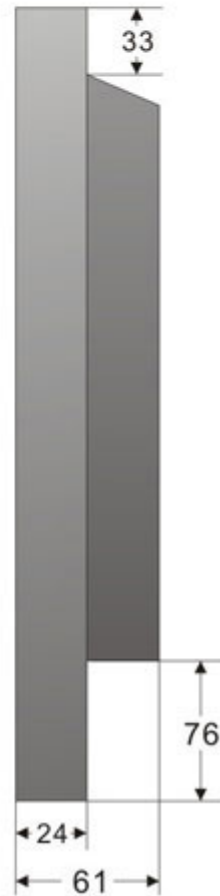

Specifications

Model	BN-ML19
Screen Size	19 Inch Color TFT-LCD CCTV Monitor
Aspect Ratio	4:3
Pixel Pitch	0.294mm×0.294mm(H×V)
Maximum Resolution	1280×1024
Contrast Ratio	600:1
Brightness	450cd/m ²
Response Time	8ms
Viewing Angle(R/L/U/D)	85°/85°/85°/85°
Video System	PAL/NTSC, auto-identification
Supported Resolution	640×480(60/72/75HZ),800×600(60/72/75HZ), 1024×768(60/72/75HZ), 1280×1024(60/72/75HZ)
video Input	2 channel, BNC, 1.0Vp-p, 75Ω
VGA Input	1 (15pin D-SUB)

Analog RGB Input	1 (BNC×3)
Video Output	1 channel, BNC, 1.0Vp-p, 75Ω
Audio Input	1 channel, RCA
Audio Output	1 channel, RCA
HDMI Interface	Standard: without(Customizable)
Scan Mode	Progressive
Dual Screen	PIP/POP
Picture Feature	3D filtering (PAL/NTSC), 3D noise reduction, HD (high definition) signal, 10-bit TFT-LCD panel drive (better color transition, WCG-CCFL backlight)
Speaker	1pair, 16ohm/3W
Menu Language	English/Chinese (multi languages customizable)
Installation Mode	VESA mount/Customize
Structure	Strong metal shell, anti-static, anti-magnetic field, anti-interference
Panel Color	Black/Customize
Life Span(hrs)	50,000(hrs)
Power Consumption	Status of work: <45W; Stand By Power (DPMS): <1W
Power Supply	AC100V~AC240V,50/60Hz
Operating Temp	0°C ~ 50°C
Operating Humidity	20% ~ 80%(Non condensing)
Storage Temp	-10°C ~ 60°C
Storage Humidity	5 - 95%(Non condensing)
Weight	Product Weight:6.5kg,Shipment Weight:8kg(With seat bracket)
Dimensions	Product Dimension:436×361×61mm,Shipment Dimension:515×440×165mm
Appendix	User manual/Guarantee card/Wire/VGA cable/Wall mount bracket (optional)/Adapter

Accessory Series

	
<p>Wall mount bracket(Optional)</p>	<p>Remote control</p>

Dimensions diagram

● 6mm screw ● 4mm screw

19"