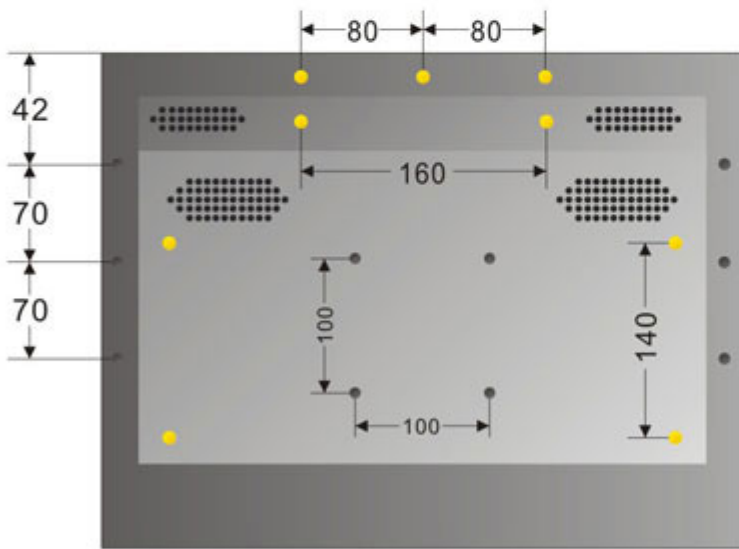

● 6mm screw   ● 4mm screw