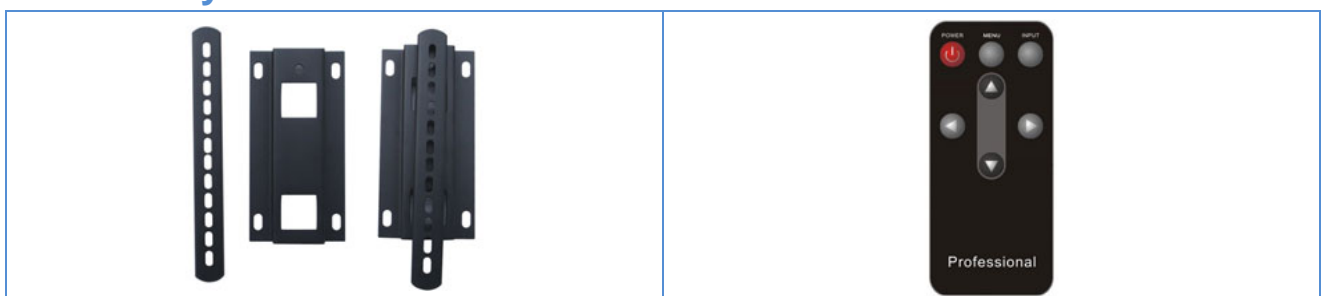

Analog RGB Input	1 (BNC×3)
Video Output	1 channel, BNC, 1.0Vp-p, 75Ω
Audio Input	1 channel, RCA
Audio Output	1 channel, RCA
HDMI Interface	Standard: without(Customizable)
Scan Mode	Progressive
Dual Screen	PIP/POP
Picture Feature	3D filtering (PAL/NTSC), 3D noise reduction, HD (high definition) signal, 10-bit TFT-LCD panel drive (better color transition, WCG-CCFL backlight)
Speaker	1pair, 16ohm/3W
Menu Language	English/Chinese (multi languages customizable)
Installation Mode	VESA mount/Customize
Structure	Strong metal shell, anti-static, anti-magnetic field, anti-interference
Panel Color	Black/Customize
Life Span(hrs)	50,000(hrs)
Power Consumption	Status of work: <500W; Stand By Power (DPMS): <3W
Power Supply	AC100V~AC240V,50/60Hz
Operating Temp	0°C ~ 50°C
Operating Humidity	20% ~ 80%(Non condensing)
Storage Temp	-10°C ~ 60°C
Storage Humidity	5 - 95%(Non condensing)
Weight	Product Weight:45.5kg, Shipment Weight:49.5kg(With wall mount bracket)
Dimensions	Product Dimension: 1254×750×108mm Shipment Dimension:1325×845×185mm
Appendix	User manual/Guarantee card/Wire/VGA cable/Wall mount bracket (optional)/Adapter

Accessory Series