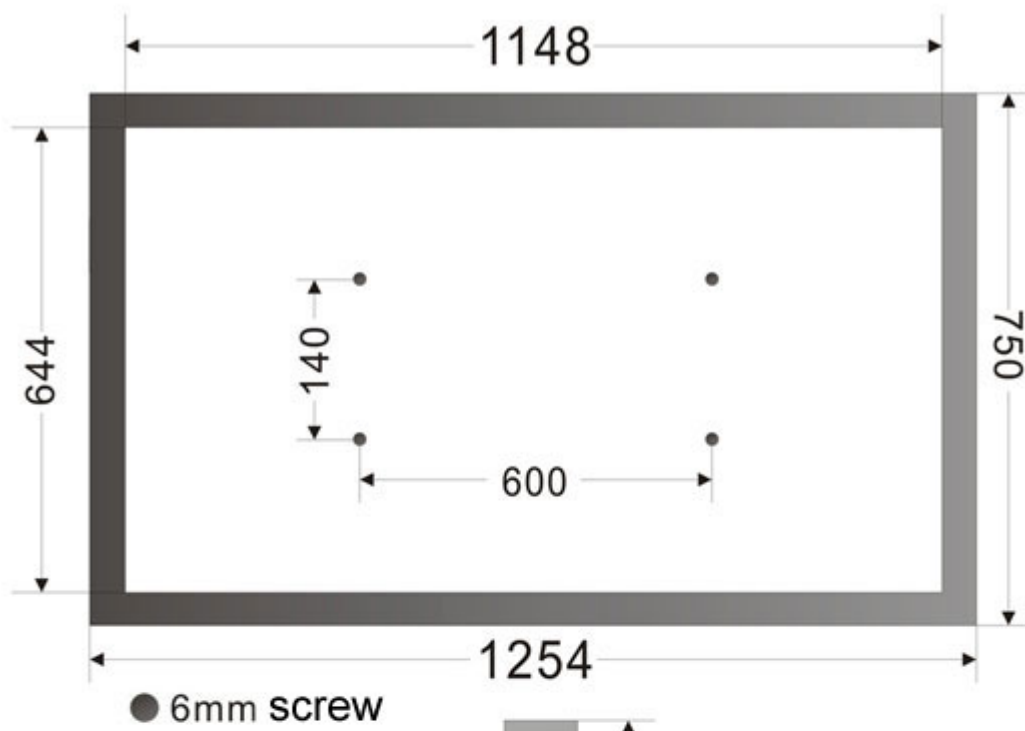

Specifications

Model	BN-ML52
Screen Size	52 Inch Color TFT-LCD CCTV Monitor
Aspect Ratio	16:9
Pixel Pitch	0.6mm×0.6mm(H×V)
Maximum Resolution	1920×1080
Contrast Ratio	1500:1
Brightness	850cd/m ²
Response Time	6ms
Viewing Angle(R/L/U/D)	89°/89°/89°/89°
Video System	PAL/NTSC, auto-identification
Supported Resolution	640×480(60/72/75HZ), 800×600(60/72/75HZ), 1024×768(60/72/75HZ), 1280×1024(60/72/75HZ), 1366×768(60/72/75HZ), 1920×1080(60HZ)
video Input	2 channel, BNC, 1.0Vp-p, 75Ω
VGA Input	1 (15pin D-SUB)

Analog RGB Input	1 (BNC×3)
Video Output	1 channel, BNC, 1.0Vp-p, 75Ω
Audio Input	1 channel, RCA
Audio Output	1 channel, RCA
HDMI Interface	Standard: without(Customizable)
Scan Mode	Progressive
Dual Screen	PIP/POP
Picture Feature	3D filtering (PAL/NTSC), 3D noise reduction, HD (high definition) signal, 10-bit TFT-LCD panel drive (better color transition, WCG-CCFL backlight)
Speaker	1pair, 16ohm/3W
Menu Language	English/Chinese (multi languages customizable)
Installation Mode	VESA mount/Customize
Structure	Strong metal shell, anti-static, anti-magnetic field, anti-interference
Panel Color	Black/Customize
Life Span(hrs)	50,000(hrs)
Power Consumption	Status of work: <500W; Stand By Power (DPMS): <3W
Power Supply	AC100V~AC240V,50/60Hz
Operating Temp	0°C ~ 50°C
Operating Humidity	20% ~ 80%(Non condensing)
Storage Temp	-10°C ~ 60°C
Storage Humidity	5 - 95%(Non condensing)
Weight	Product Weight:45.5kg, Shipment Weight:49.5kg(With wall mount bracket)
Dimensions	Product Dimension: 1254×750×108mm Shipment Dimension:1325×845×185mm
Appendix	User manual/Guarantee card/Wire/VGA cable/Wall mount bracket (optional)/Adapter

Accessory Series

Wall mount bracket(Optional)

Remote control

Dimensions diagram

52"