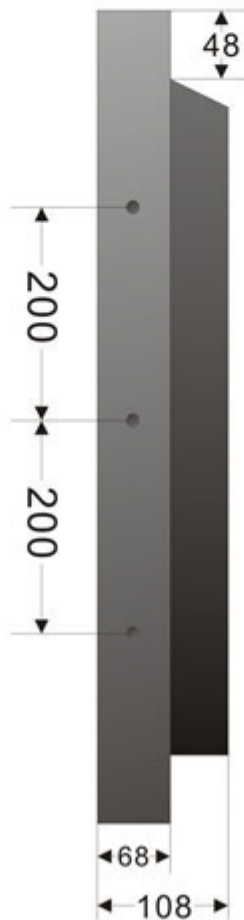

Berneer[®]

52 Inch Color TFT-LCD CCTV Monitor

Features

- 52 Inch Color TFT-LCD CCTV Monitor
- PAL/NTSC Compatible
- BNC Video, VGA and Analog RGB Inputs
- High-resolution display, up to 1920×1080(H×V)
- Contrast Ratio: 1500:1
- Brightness: 850cd/m²
- Viewing Angle(R/L/U/D): 89°/89°/89°/89°
- Support dual-screen function (PIP/POP)
- Seat bracket and wall mount bracket available
- World wide power input AC100V~AC240V

Specifications

Model	BN-ML52
Screen Size	52 Inch Color TFT-LCD CCTV Monitor
Aspect Ratio	16:9
Pixel Pitch	0.6mm×0.6mm(H×V)
Maximum Resolution	1920×1080
Contrast Ratio	1500:1
Brightness	850cd/m ²
Response Time	6ms
Viewing Angle(R/L/U/D)	89°/89°/89°/89°
Video System	PAL/NTSC, auto-identification
Supported Resolution	640×480(60/72/75HZ), 800×600(60/72/75HZ), 1024×768(60/72/75HZ), 1280×1024(60/72/75HZ), 1366×768(60/72/75HZ), 1920×1080(60HZ)
video Input	2 channel, BNC, 1.0Vp-p, 75Ω
VGA Input	1 (15pin D-SUB)

Accessory Series

Wall mount bracket(Optional)

Remote control

Dimensions diagram

52"