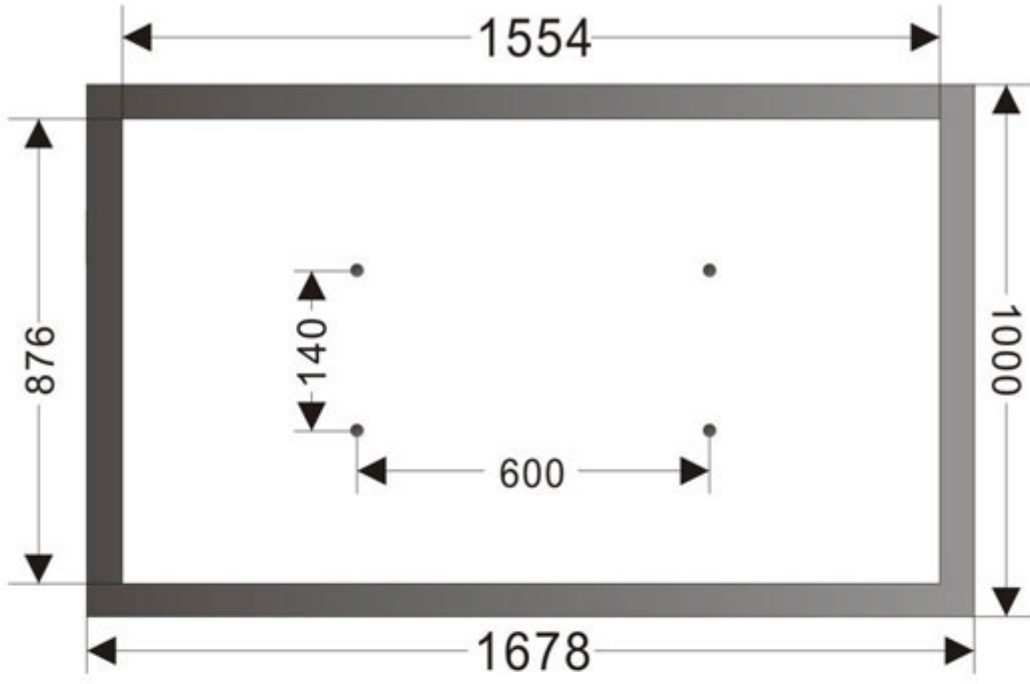

Specifications

Model	BN-ML70
Screen Size	70 Inch Color TFT-LCD CCTV Monitor
Aspect Ratio	16:9
Pixel Pitch	0.264mm×0.264mm(H×V)
Maximum Resolution	1920×1080
Contrast Ratio	1500:1
Brightness	600cd/m ²
Response Time	8ms
Viewing Angle(R/L/U/D)	89°/89°/89°/89°
Video System	PAL/NTSC, auto-identification
Supported Resolution	640×480(60/72/75HZ), 800×600(60/72/75HZ), 1024×768(60/72/75HZ), 1280×1024(60/72/75HZ), 1366×768(60/72/75HZ), 1920×1080(60HZ)
video Input	2 channel, BNC, 1.0Vp-p, 75Ω
VGA Input	1 (15pin D-SUB)

Analog RGB Input	1 (BNC×3)
Video Output	1 channel, BNC, 1.0Vp-p, 75Ω
Audio Input	1 channel, RCA
Audio Output	1 channel, RCA
HDMI Interface	Standard: without(Customizable)
Scan Mode	Progressive
Dual Screen	PIP/POP
Picture Feature	3D filtering (PAL/NTSC), 3D noise reduction, HD (high definition) signal, 10-bit TFT-LCD panel drive (better color transition, WCG-CCFL backlight)
Speaker	1pair, 16ohm/3W
Menu Language	English/Chinese (multi languages customizable)
Installation Mode	VESA mount/Customize
Structure	Strong metal shell, anti-static, anti-magnetic field, anti-interference
Panel Color	Black/Customize
Life Span(hrs)	50,000(hrs)
Power Consumption	Status of work: <1500W; Stand By Power (DPMS):<3W
Power Supply	AC100V~AC240V,50/60Hz
Operating Temp	0°C ~ 50°C
Operating Humidity	20% ~ 80%(Non condensing)
Storage Temp	-10°C ~ 60°C
Storage Humidity	5 - 95%(Non condensing)
Dimensions	1678×1000×142mm
Appendix	User manual/Guarantee card/Wire/VGA cable/Wall mount bracket (optional)/Adapter

Accessory Series

	
<p>Wall mount bracket(Optional)</p>	<p>Remote control</p>

Dimensions

● 6mm screw

70"