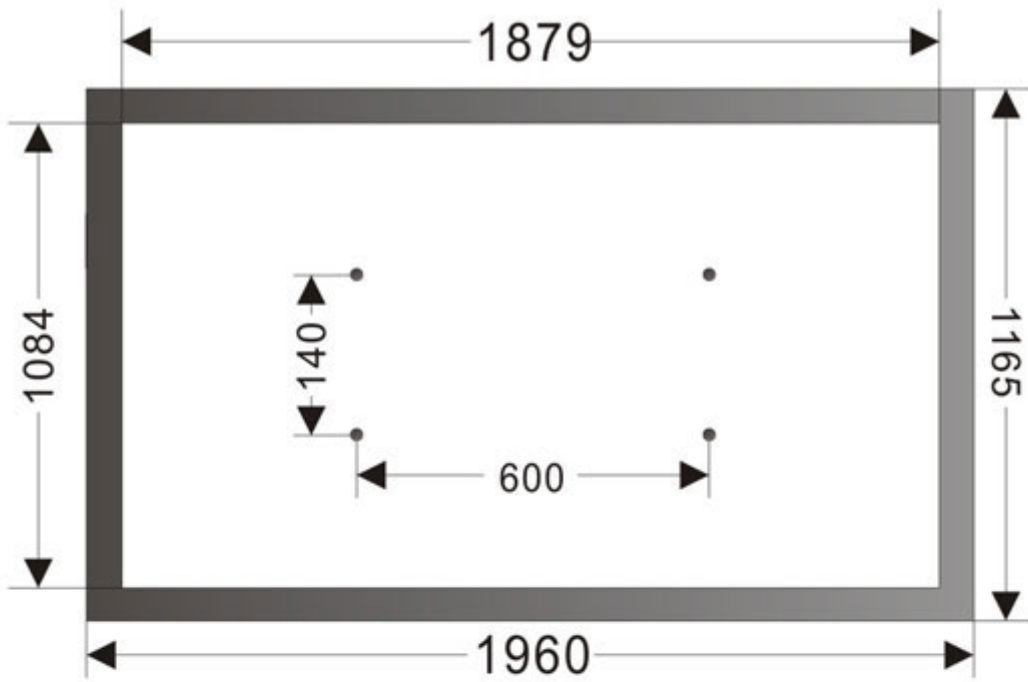

Dimensions