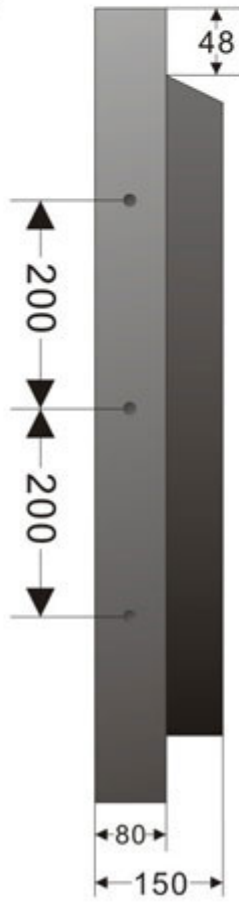

Berneer[®]

82 Inch Color TFT-LCD CCTV Monitor

Features

- 82 Inch Color TFT-LCD CCTV Monitor
- PAL/NTSC Compatible
- BNC Video,VGA and Analog RGB Inputs
- High-resolution display, up to 1920×1080(H×V)
- Contrast Ratio: 1500:1
- Brightness: 600cd/m²
- Viewing Angle(R/L/U/D): 89°/89°/89°/89°
- Support dual-screen function (PIP/POP)
- Seat bracket and wall mount bracket available
- World wide power input AC100V~AC240V

Specifications

Model	BN-ML82
Screen Size	82 Inch Color TFT-LCD CCTV Monitor
Aspect Ratio	16:10
Pixel Pitch	0.264mm×0.264mm(H×V)
Maximum Resolution	1920×1080
Contrast Ratio	1200:1
Brightness	700cd/m ²
Response Time	8ms
Viewing Angle(R/L/U/D)	89°/89°/89°/89°
Video System	PAL/NTSC, auto-identification
Supported Resolution	640×480(60/72/75HZ),800×600(60/72/75HZ), 1024×768(60/72/75HZ), 1280×1024(60/72/75HZ),1366×768(60/72/75HZ),1920×1080(60HZ)
video Input	2 channel, BNC, 1.0Vp-p, 75Ω

Accessory Series

	
<p>Wall mount bracket(Optional)</p>	<p>Remote control</p>

Dimensions

● 6mm screw

82"